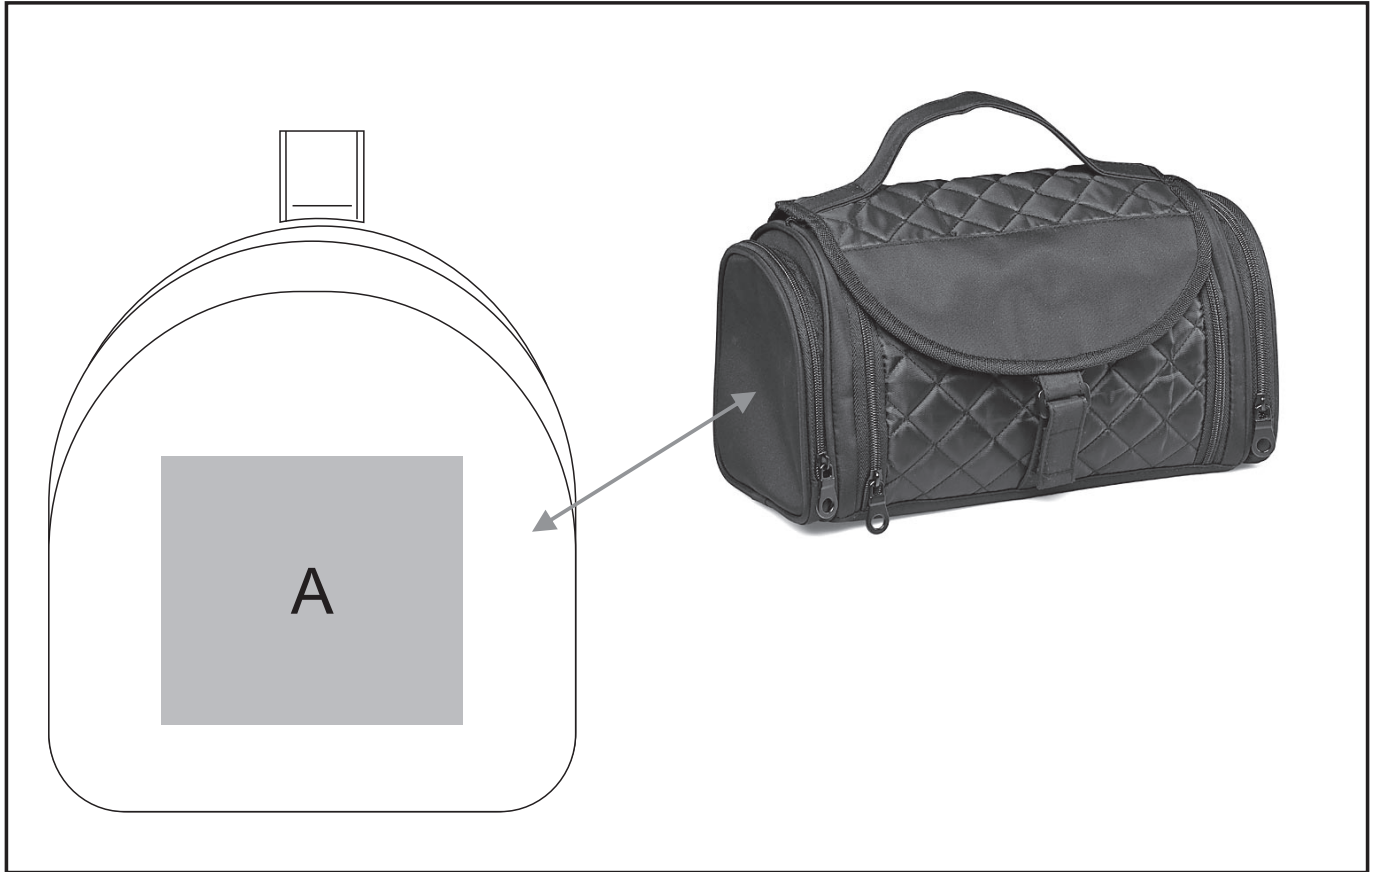

TB-3754

Chelsea Deluxe Cosmetic Bag

Need to know:

- Includes 1-Colour, 1-Position Screen Print (setup fee applies)

Branding Options:

Position A

1. Screen Print (SB) - 6 colours
Size: 90mm wide x 80mm high
(on either left or right side)
2. Digital Direct Transfer (DDT-A) - Full colour
Size: 100mm wide x 100mm high